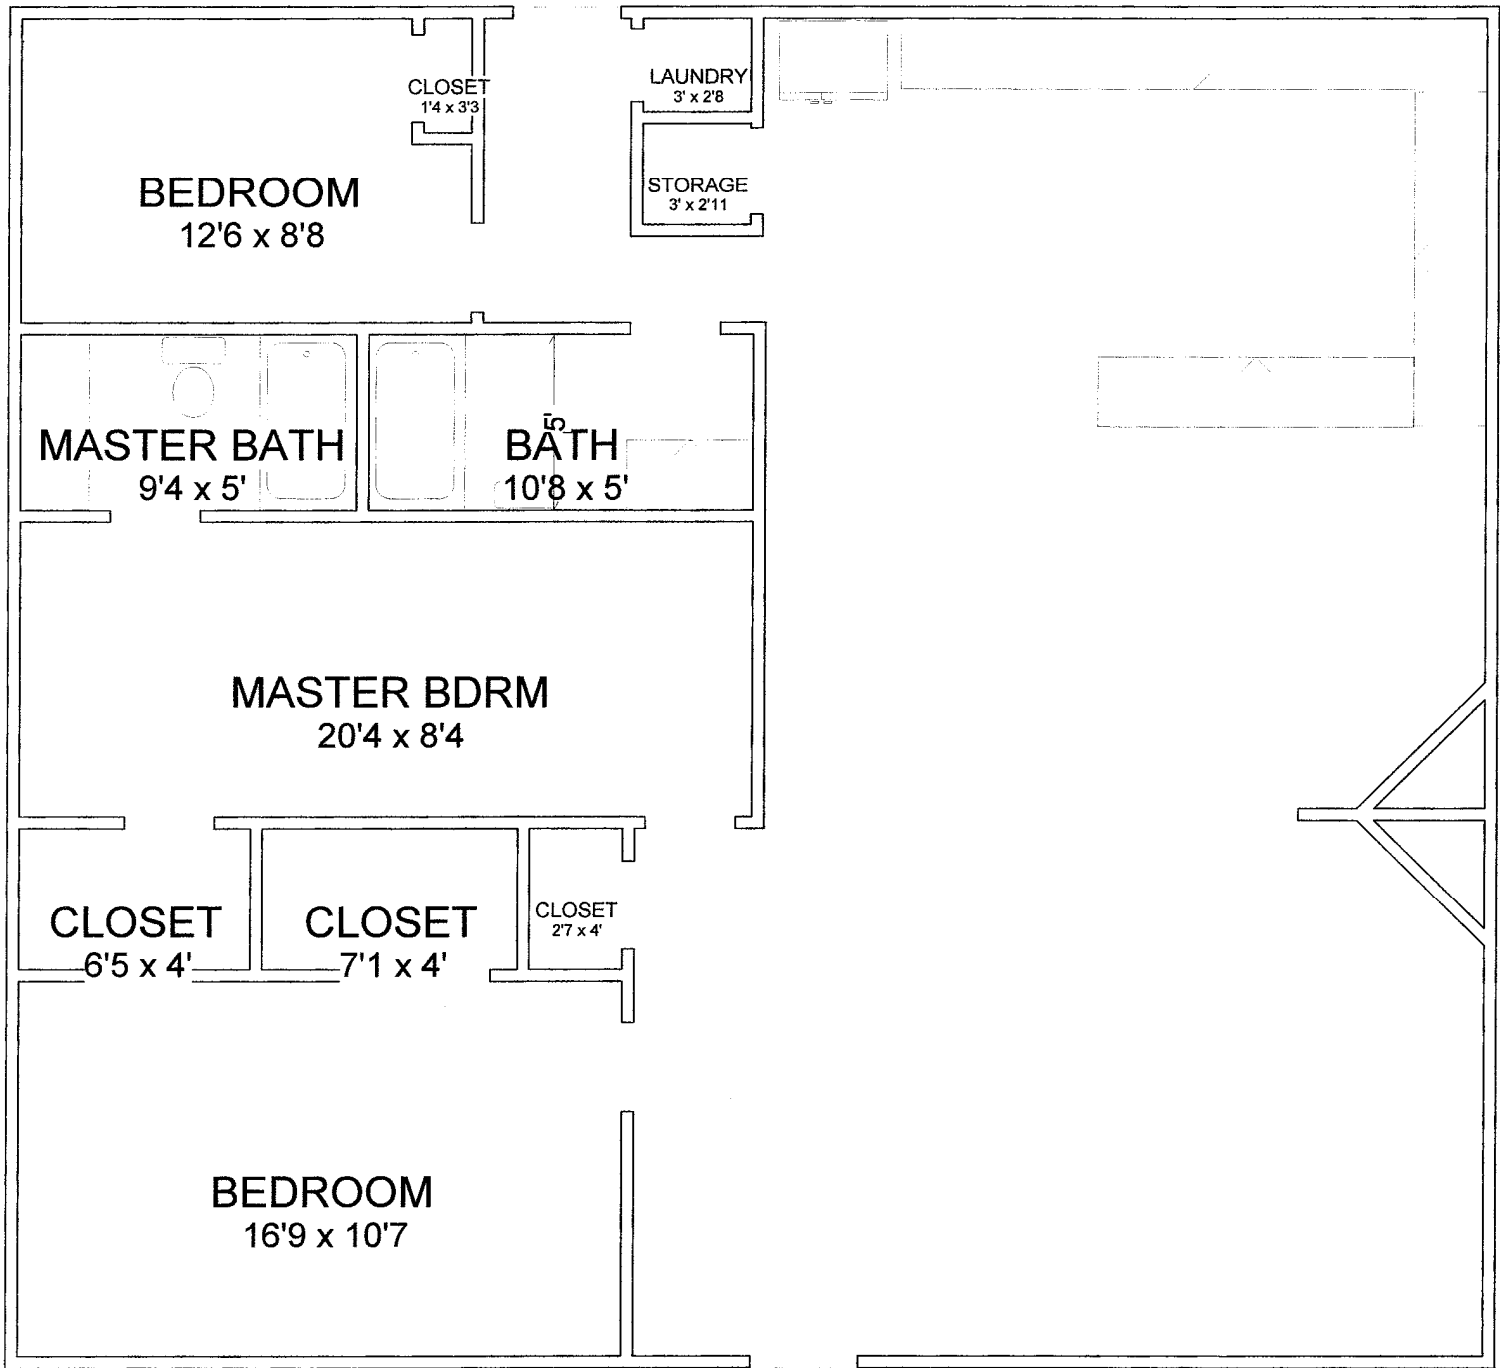

763 Joseph E. Lowery Blvd.

LIVING AREA
1594 sq ft